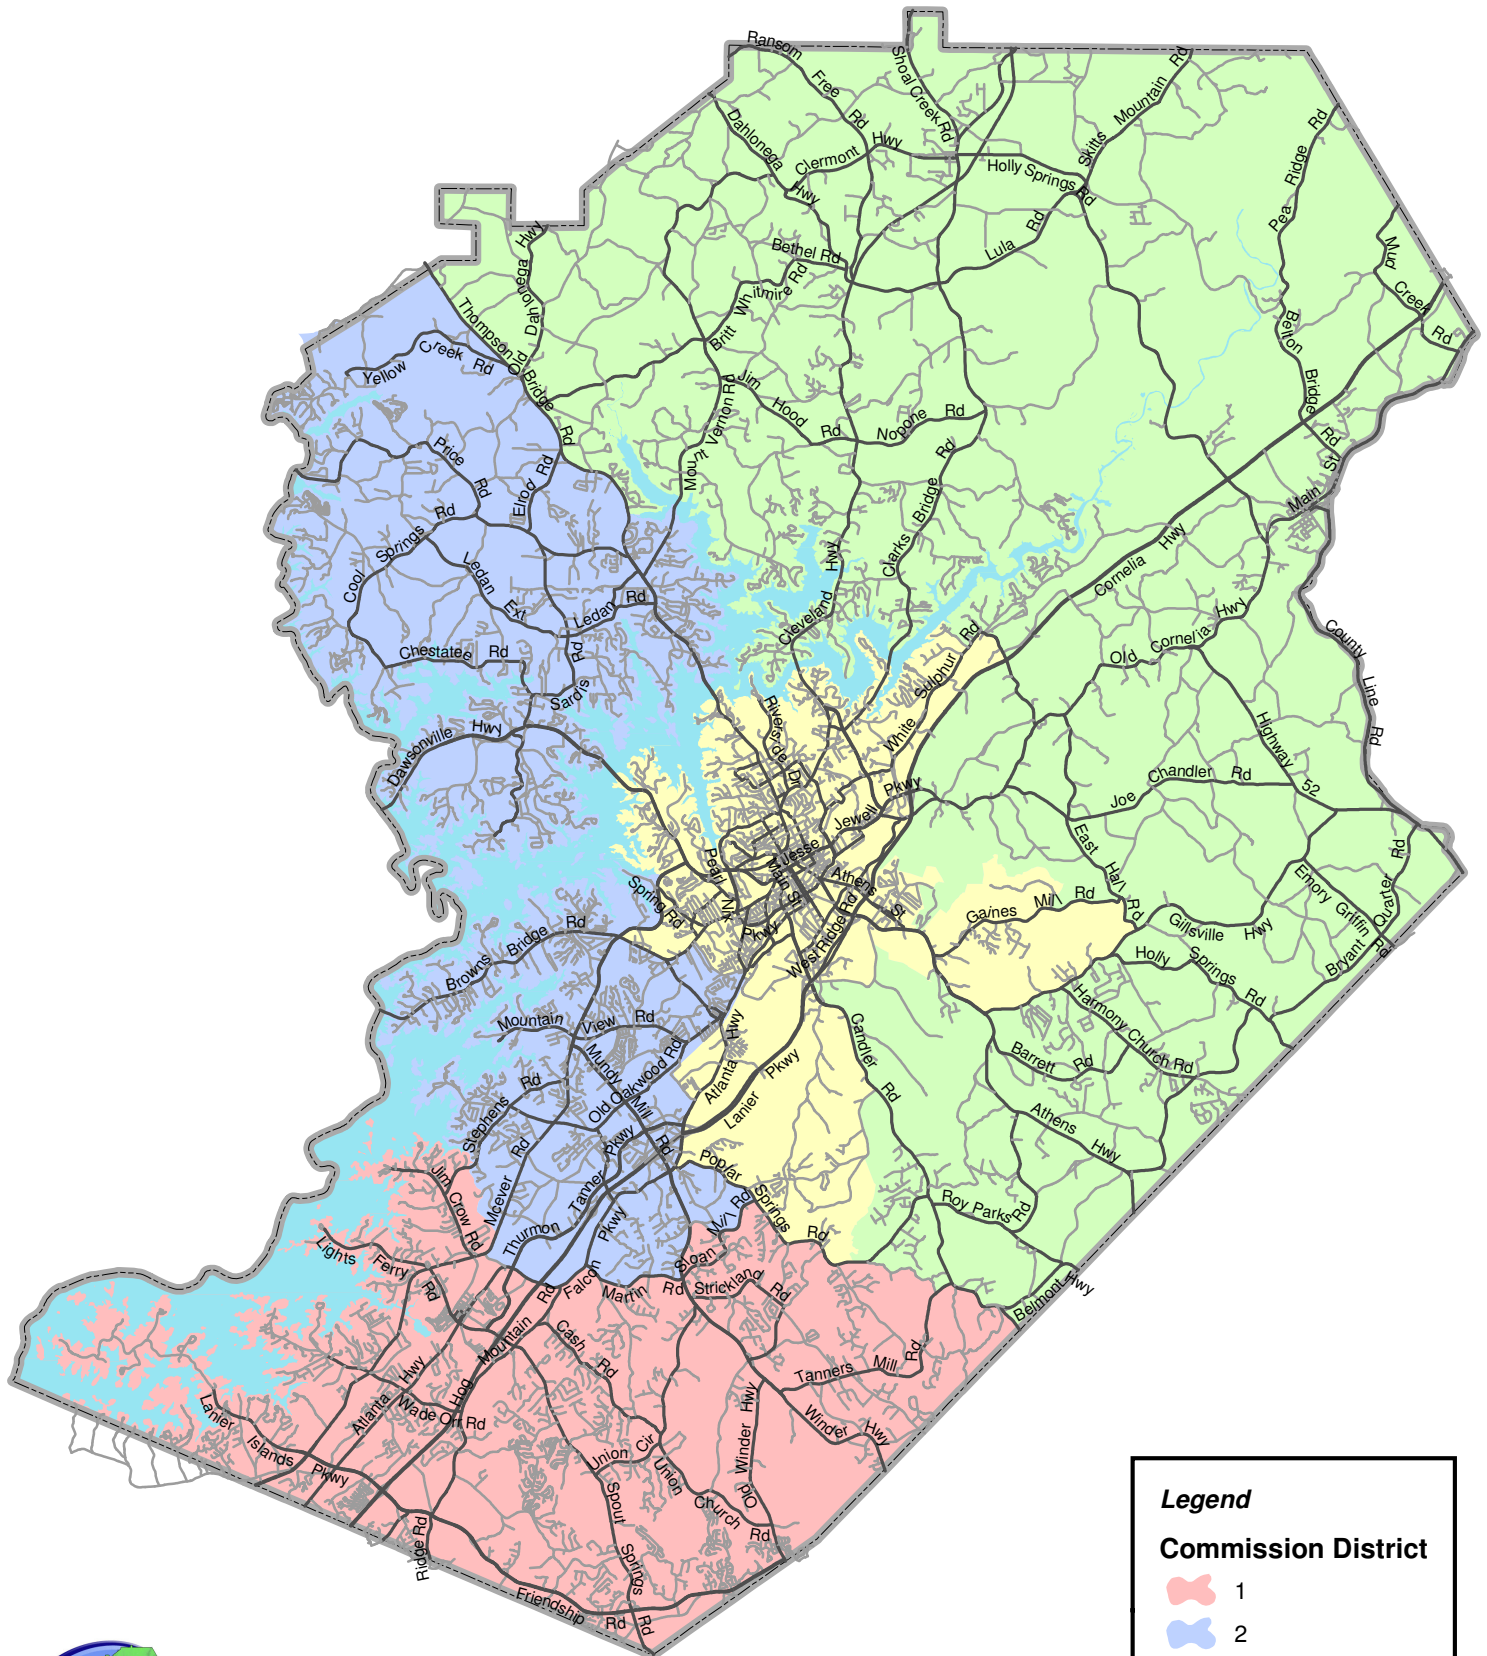

Hall County, Georgia Commission Districts

Legend

Commission District

- 1
- 2
- 3
- 4

Date: 6/6/2017